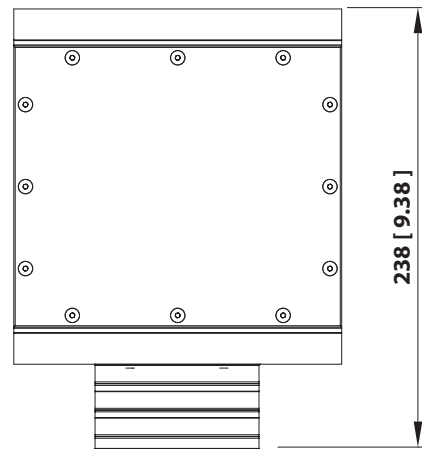

Front View

Specifications subject to change without notice.