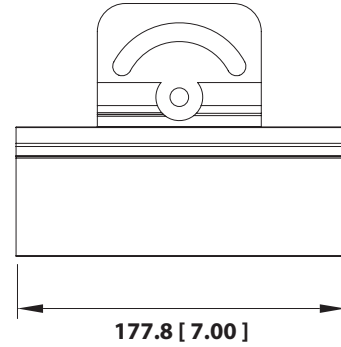

All dimensions are in millimeters (25.4mm = 1 inch)

Top View

Specifications subject to change without notice.