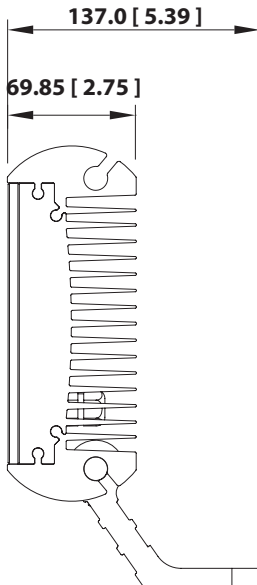

All dimensions are in millimeters (25.4mm = 1 inch)

Side View

Specifications subject to change without notice.