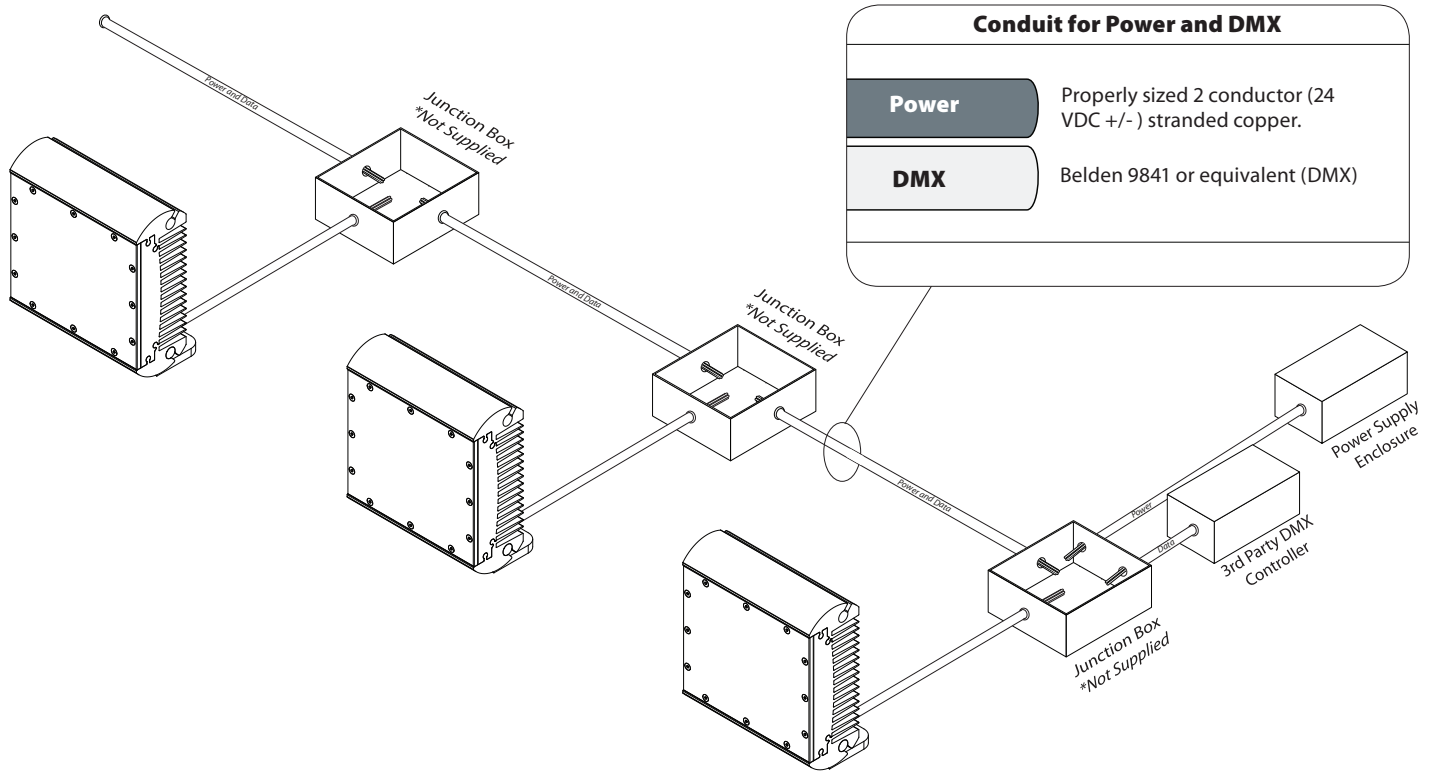

Isometric Elevation

Top View

Side View

Front View

Specifications subject to change without notice.

To Next Fixture. Amount of fixtures is determined by the size of the power supply.

Note: Maximum run length from power supply to last fixture is 150 feet.
 Note: Maximum run length from fixture to fixture is 125 feet.
 Note: Maximum run length from DMX controller to last fixture is 1000 feet.