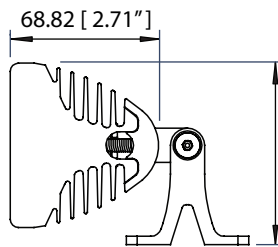

Light Wave Bar^{WHT}

Technical Specifications

HOUSING:

- Aluminum
- Powder coat grey finish
- IP66 rating (Dry, Wet, Damp)

UNIT DIMENSIONS (L X W X H):

- 304.8mm (12.00") x 76mm (3.00") x 120mm (4.72")

UNIT WEIGHT:

- 2.77 kg (6.1 lbs)

LEADER CABLE:

- 1.83 m (6.0 ft)
- High voltage, plenum rated

SOURCE:

- Selected High Performance 3-watt LED

LIFE EXPECTANCY:

- 75,000+ hours

BEAM SPREADS:

Specifications subject to change without notice.

Light Wave Bar^{WHT}

Physical Dimensions

Baseplate

Front View

Top View

End View (Tilted)

End View

Note: Maximum run length from power supply to last fixture: 150 feet.

Maximum daisy chained fixtures: 4

illumivision inc.
7224-50th Street
Edmonton, Alberta T6B 2J8
Tel: 1-888-705-1028
Fax: 1-780-461-7299
www.illumivision.com