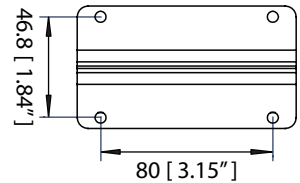

Light Wave Bar^{WHT}

Technical Specifications

HOUSING:

- Aluminum
- Powder coat grey finish
- IP66 rating (Dry, Wet, Damp)

UNIT DIMENSIONS (L X W X H):

- 304.8mm (12.00") x 76mm (3.00") x 120mm (4.72")

UNIT WEIGHT:

- -22°C to +55°C (-7.6°F to +131°F)

ON/OFF SUGGESTIONS:

- Power on/off

illumivision inc.
7224-50th Street
Edmonton, Alberta T6B 2J8
Tel: 1-888-705-1028
Fax: 1-780-461-7299
www.illumivision.com

standard order code	LWB	-	-	-
	PRODUCT	WHITE LED TEMPERATURE		OPTIC
	Light Wave Bar	W32		8
		Warm, White 3200K		24
		W55		48
	Cool, White 5500K		120	

Specifications subject to change without notice.

Light Wave Bar^{WHT}

Physical Dimensions

Baseplate

Front View

Top View

End View (Tilted)

End View