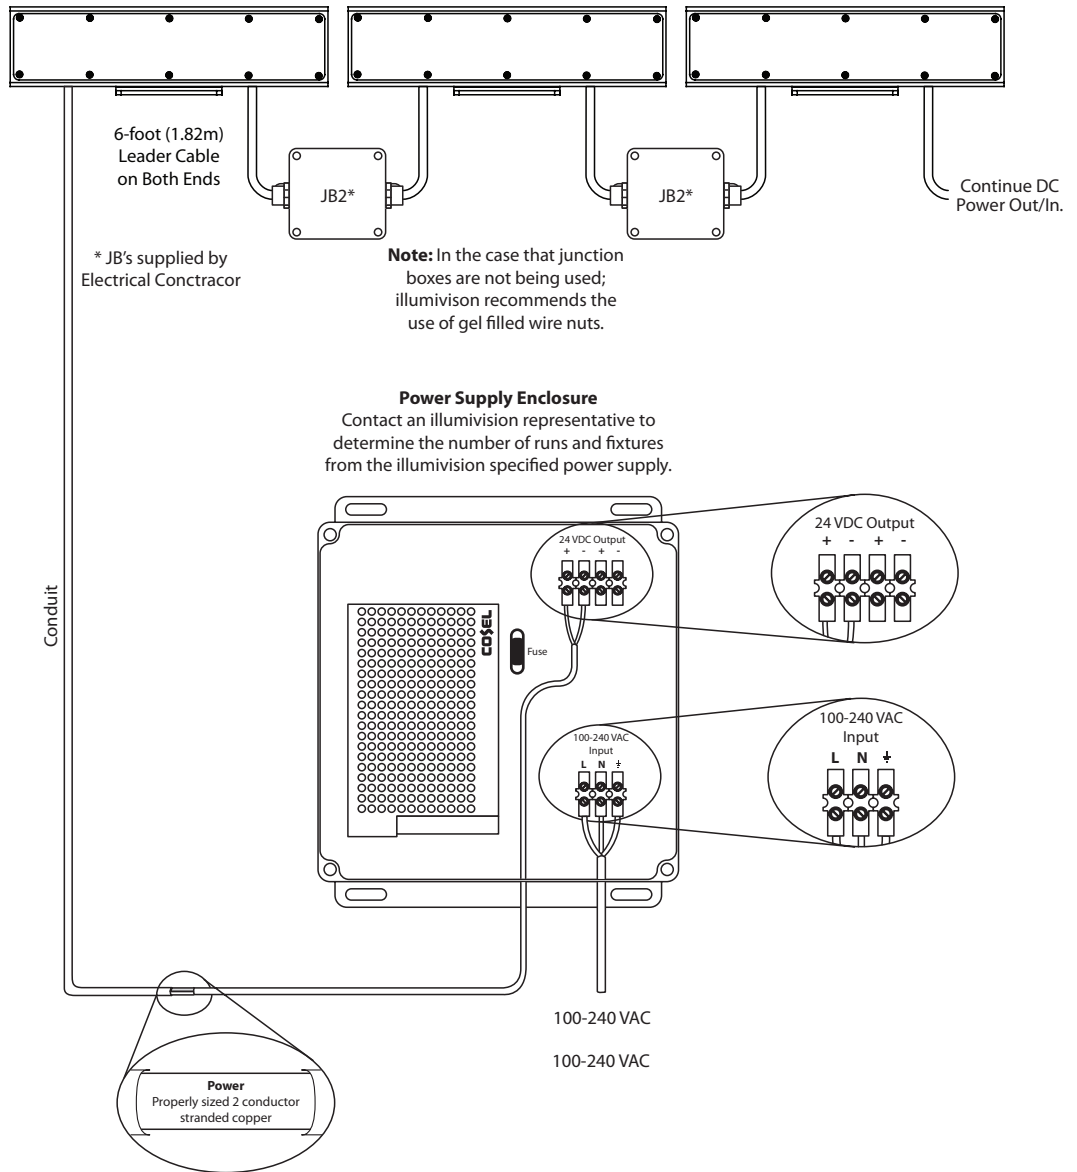

Specifications subject to change without notice.

Light Wave Bar^{WHT}

Physical Dimensions

Baseplate

Front View

Top View

End View (Tilted)

End View

illumivision inc.
 7224-50th Street
 Edmonton, Alberta T6B 2J8
 Tel: 1-888-705-1028
 Fax: 1-780-461-7299
 www.illumivision.com

Specifications subject to change without notice.

Light Wave Bar^{WHT}

Wiring Diagrams

Note: Maximum run length from power supply to last fixture: 150 feet.

Maximum daisy chained fixtures: 4

illumivision inc.
7224-50th Street
Edmonton, Alberta T6B 2J8
Tel: 1-888-705-1028
Fax: 1-780-461-7299
www.illumivision.com