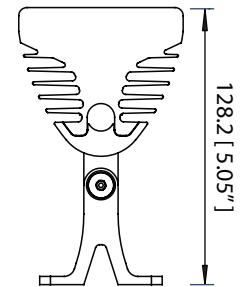

Light Wave Bar^{WHT}

Technical Specifications

HOUSING:

- Aluminum
- Powder coat grey finish
- IP66 rating (Dry, Wet, Damp)

UNIT DIMENSIONS (L X W X H):

- 304.8mm (12.00") x 76mm (3.00") x 120mm (4.72")

UNIT WEIGHT:

- 2.77 kg (6.1 lbs)

LEADER CABLE:

- 1.83 m (6.0 ft)
- High voltage, plenum rated

SOURCE:

- Selected High Performance 3-watt LED

LIFE EXPECTANCY:

- 75,000+ hours

BEAM SPREADS:

Specifications subject to change without notice.

Light Wave Bar^{WHT}

Physical Dimensions

Baseplate

Front View

Top View

End View (Tilted)

End View

Note: Maximum run length from power supply to last fixture: 150 feet.

Maximum daisy chained fixtures: 4

illumivision inc.
7224-50th Street
Edmonton, Alberta T6B 2J8
Tel: 1-888-705-1028
Fax: 1-780-461-7299
www.illumivision.com