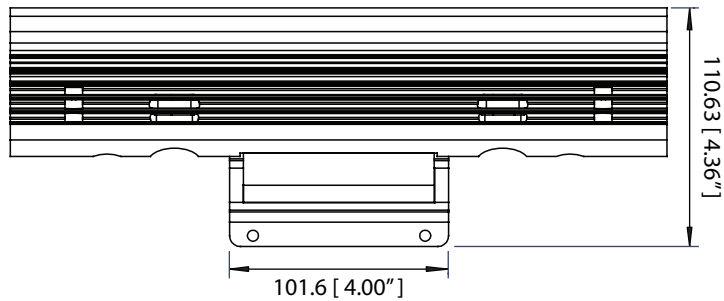

Light Wave Bar^{WHT}

Technical Specifications

HOUSING:

- Aluminum
- Powder coat grey finish
- IP66 rating (Dry, Wet, Damp)

UNIT DIMENSIONS (L X W X H):

- 304.8mm (12.00") x 76mm (3.00") x 120mm (4.72")

UNIT WEIGHT:

- -22°C to +55°C (-7.6°F to +131°F)

ON/OFF SUGGESTIONS:

- Power on/off

illumivision inc.
7224-50th Street
Edmonton, Alberta T6B 2J8
Tel: 1-888-705-1028
Fax: 1-780-461-7299
www.illumivision.com

standard order code	LWB	-	-	-
	PRODUCT	WHITE LED TEMPERATURE		OPTIC
	Light Wave Bar	W32		8
		Warm, White 3200K		24
		W55		48
	Cool, White 5500K		120	

Specifications subject to change without notice.

Light Wave Bar^{WHT}

Physical Dimensions

Baseplate

Front View

Top View

End View (Tilted)

End View

Note: Maximum run length from power supply to last fixture: 150 feet.

Maximum daisy chained fixtures: 4

illumivision inc.
7224-50th Street
Edmonton, Alberta T6B 2J8
Tel: 1-888-705-1028
Fax: 1-780-461-7299
www.illumivision.com