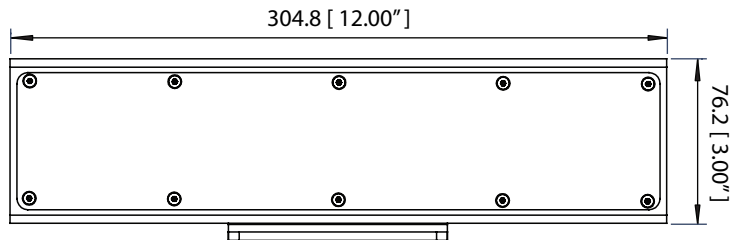

Light Wave Bar^{WHT}

Technical Specifications

HOUSING:

- Aluminum
- Powder coat grey finish
- IP66 rating (Dry, Wet, Damp)

UNIT DIMENSIONS (L X W X H):

- 304.8mm (12.00") x 76mm (3.00") x 120mm (4.72")

UNIT WEIGHT:

- -22°C to +55°C (-7.6°F to +131°F)

ON/OFF SUGGESTIONS:

- Power on/off

illumivision inc.
7224-50th Street
Edmonton, Alberta T6B 2J8
Tel: 1-888-705-1028
Fax: 1-780-461-7299
www.illumivision.com

standard order code	LWB	-	-	-
	PRODUCT	WHITE LED TEMPERATURE		OPTIC
	Light Wave Bar	W32		8
		Warm, White 3200K		24
		W55		48
	Cool, White 5500K		120	

Specifications subject to change without notice.

Light Wave Bar^{WHT}

Physical Dimensions

Baseplate

Front View

Top View

End View (Tilted)

End View