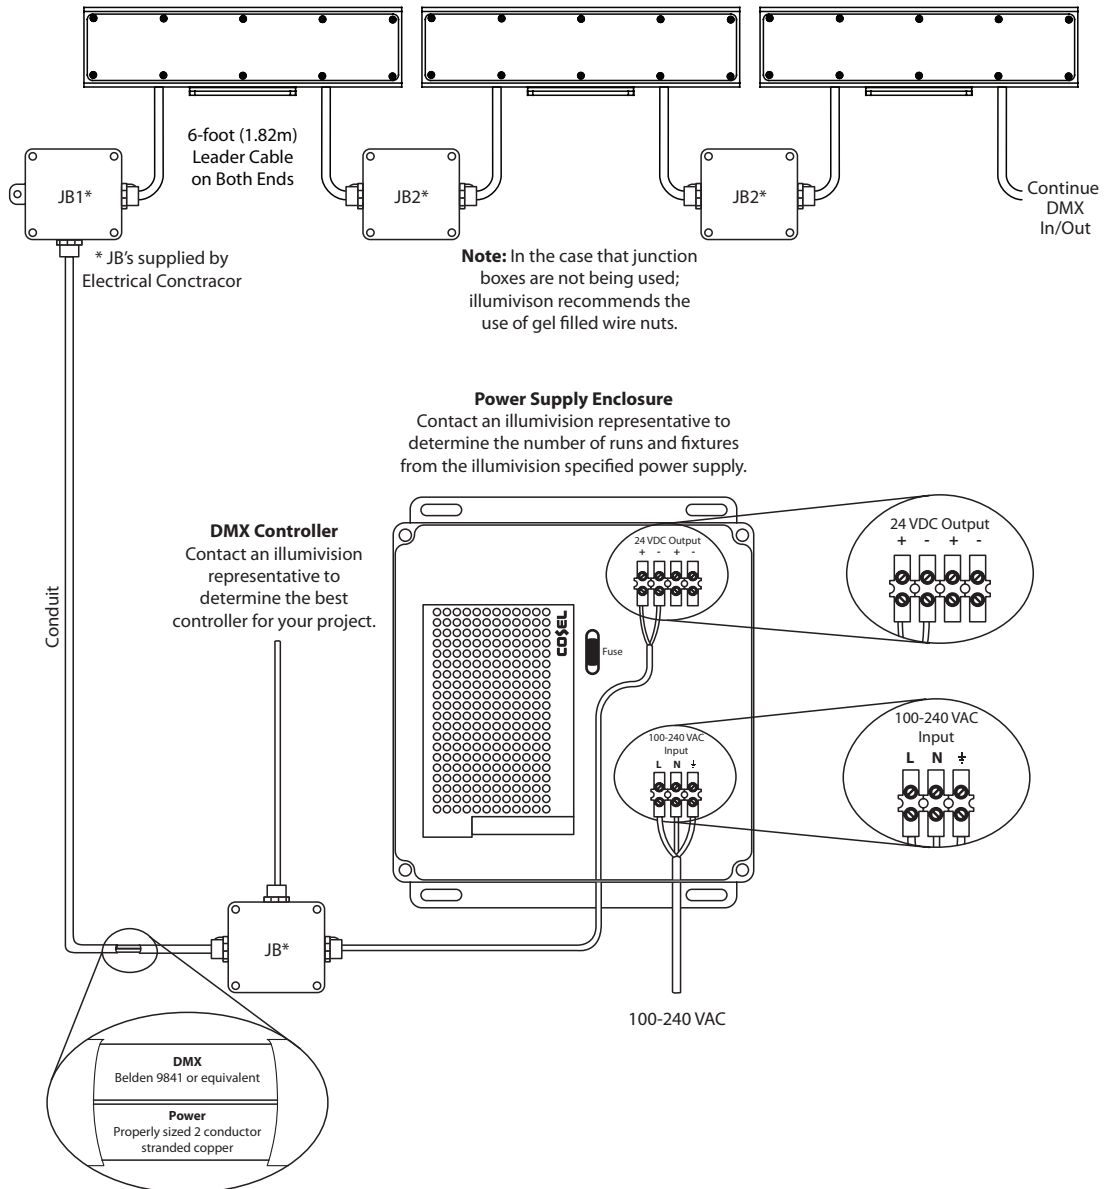

Specifications subject to change without notice.

Light Wave Bar

Physical Dimensions

Baseplate

Front View

Top View

End View (Tilted)

End View

illumivision inc.
 7224-50th Street
 Edmonton, Alberta T6B 2J8
 Tel: 1-888-705-1028
 Fax: 1-780-461-7299
 www.illumivision.com

Specifications subject to change without notice.

Light Wave Bar

Wiring Diagrams

Note: Maximum run length from power supply to last fixture: 150 feet.

Note: Inline amplifier required if run length exceeds: 125 feet between fixtures.

Note: Maximum run length from DMX controller to last fixture: 1000 feet.

Note: DMX must be continuous from controller to last fixture in a run. A splitter is needed if signal is split.

Maximum daisy chained fixtures: 4

illumivision inc.
7224-50th Street
Edmonton, Alberta T6B 2J8
Tel: 1-888-705-1028
Fax: 1-780-461-7299
www.illumivision.com