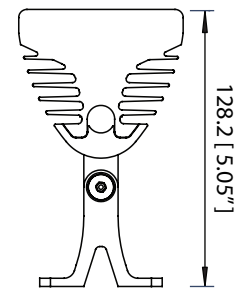

Light Wave Bar

Technical Specifications

HOUSING:

- Aluminum
- Powder coat grey finish
- IP66 rating (Dry, Wet, Damp)

UNIT DIMENSIONS (L X W X H):

- 304.8mm (12.00") x 76mm (3.00") x 120mm (4.72")

UNIT WEIGHT:

- 2.77 kg (6.1 lbs)

LEADER CABLE:

- 1.83 m (6.0 ft)
- High voltage, plenum rated

SOURCE:

- Selected High Brightness 3-watt LED

LIFE EXPECTANCY:

- 75,000+ hours

BEAM SPREADS:

Specifications subject to change without notice.

Light Wave Bar

Physical Dimensions

Baseplate

Front View

Top View

End View (Tilted)

End View

Note: Maximum run length from power supply to last fixture: 150 feet.

Note: Inline amplifier required if run length exceeds: 125 feet between fixtures.

Note: Maximum run length from DMX controller to last fixture: 1000 feet.