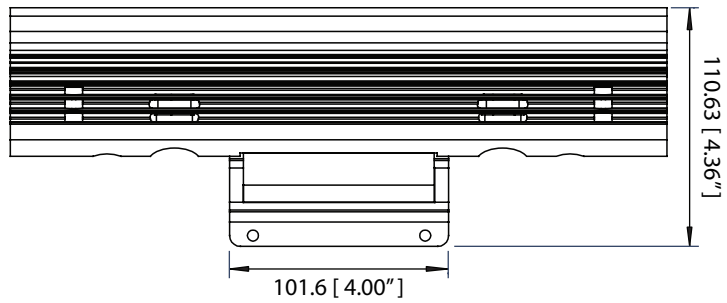

Light Wave Bar

Technical Specifications

HOUSING:

- Aluminum
- Powder coat grey finish
- IP66 rating (Dry, Wet, Damp)

UNIT DIMENSIONS (L X W X H):

- 304.8mm (12.00") x 76mm (3.00") x 120mm (4.72")

UNIT WEIGHT:

Specifications subject to change without notice.

Light Wave Bar

Physical Dimensions

Baseplate

Front View

Top View

End View (Tilted)

End View