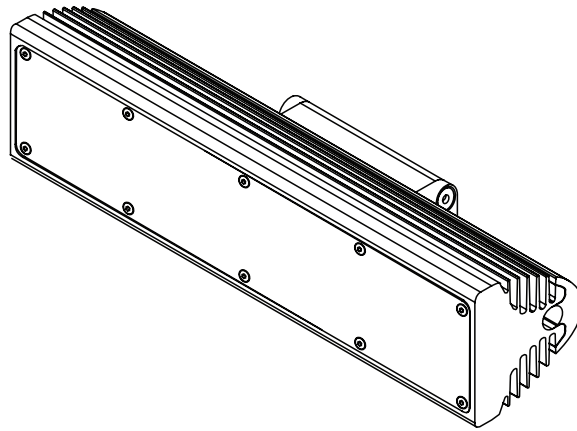

Light Wave Bar

Technical Specifications

HOUSING:

- Aluminum
- Powder coat grey finish
- IP66 rating (Dry, Wet, Damp)

UNIT DIMENSIONS (L X W X H):

- 304.8mm (12.00") x 76mm (3.00") x 120mm (4.72")

UNIT WEIGHT:

Specifications subject to change without notice.

Light Wave Bar

Physical Dimensions

Baseplate

Front View

Top View

End View (Tilted)

End View