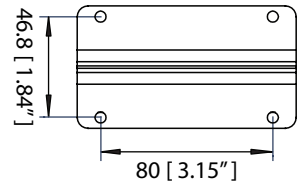

Light Wave Bar

Technical Specifications

HOUSING:

- Aluminum
- Powder coat grey finish
- IP66 rating (Dry, Wet, Damp)

UNIT DIMENSIONS (L X W X H):

- 304.8mm (12.00") x 76mm (3.00") x 120mm (4.72")

UNIT WEIGHT:

- -22°C to +55°C (-7.6°F to +131°F)

illumivision inc.
 7224-50th Street
 Edmonton, Alberta T6B 2J8
 Tel: 1-888-705-1028
 Fax: 1-780-461-7299
 www.illumivision.com

standard order code	LWB	-	RGB	-	_____
	PRODUCT	LED LIGHT COLOR		OPTIC	
	Light Wave Bar	RGB		8	
		Color Changing		24	
				48	
				120	

Specifications subject to change without notice.

Light Wave Bar

Physical Dimensions

Baseplate

Front View

Top View

End View (Tilted)

End View