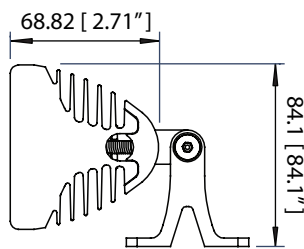

Light Wave Bar

Technical Specifications

HOUSING:

- Aluminum
- Powder coat grey finish
- IP66 rating (Dry, Wet, Damp)

UNIT DIMENSIONS (L X W X H):

- 304.8mm (12.00") x 76mm (3.00") x 120mm (4.72")

UNIT WEIGHT:

Specifications subject to change without notice.

Light Wave Bar

Physical Dimensions

Baseplate

Front View

Top View

End View (Tilted)

End View

Note: Maximum run length from power supply to last fixture: 150 feet.

Note: Inline amplifier required if run length exceeds: 125 feet between fixtures.

Note: Maximum run length from DMX controller to last fixture: 1000 feet.