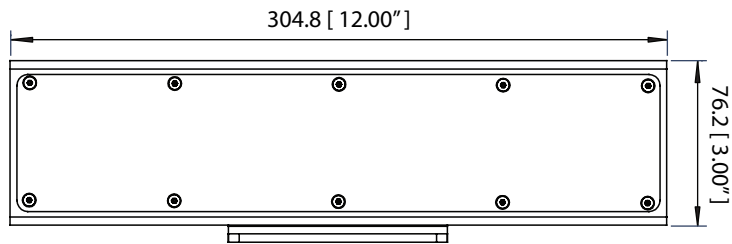

Light Wave Bar

Technical Specifications

HOUSING:

- Aluminum
- Powder coat grey finish
- IP66 rating (Dry, Wet, Damp)

UNIT DIMENSIONS (L X W X H):

- 304.8mm (12.00") x 76mm (3.00") x 120mm (4.72")

UNIT WEIGHT:

Specifications subject to change without notice.

Light Wave Bar

Physical Dimensions

Baseplate

Front View

Top View

End View (Tilted)

End View