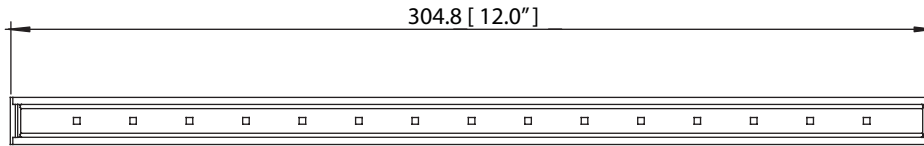

# HIGHLITE WHITE

PHYSICAL DIMENSIONS OF HIGHLITE 3200°K

illumivision<sup>inc.</sup>  
POWERED BY SACO

Isometric View

Top View

Bottom View

Side View

Detail View