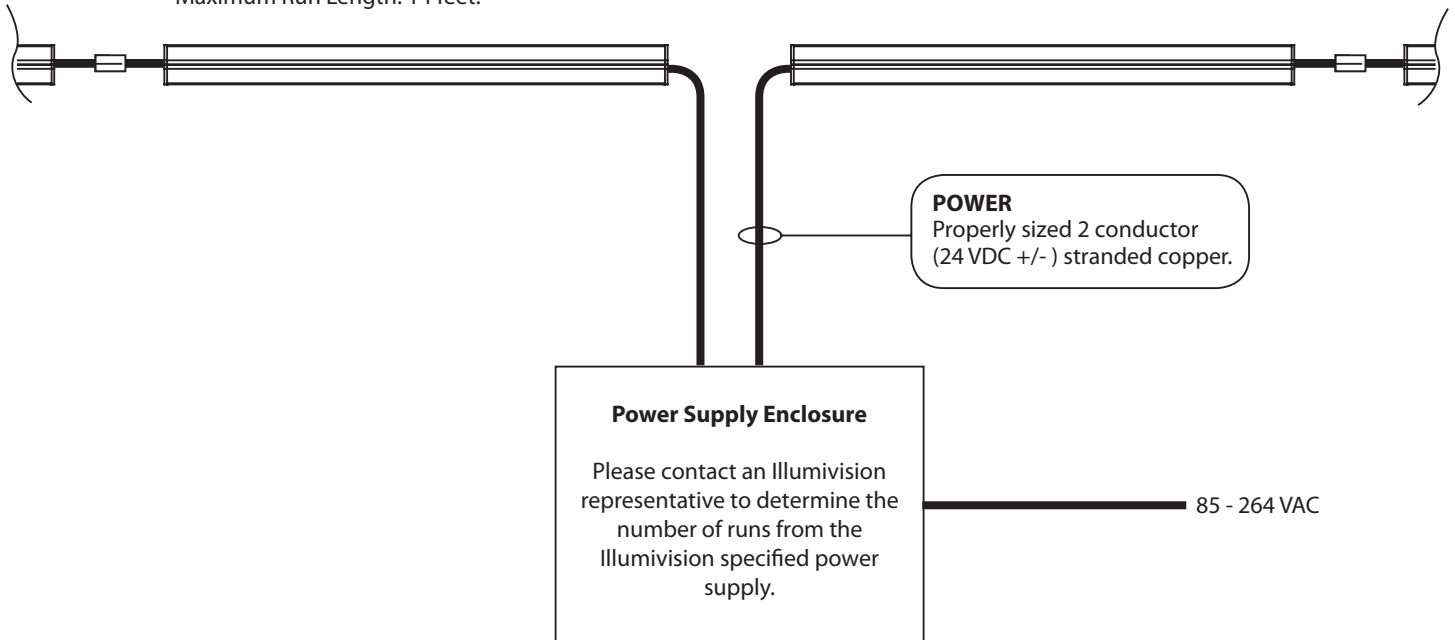

HIGHLITE 5500°K WHITE

Maximum Run Length: 14 feet.