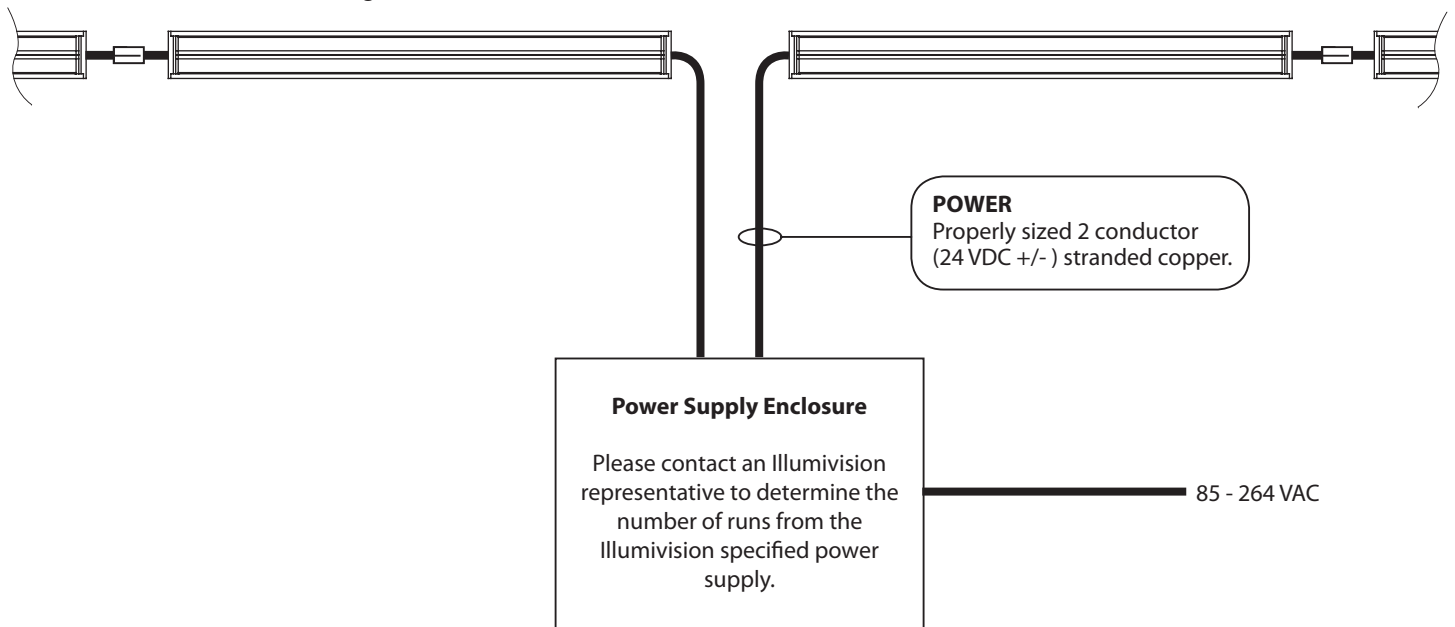

HIGHLITE 3200°K WHITE

Maximum Run Length: 14 feet.