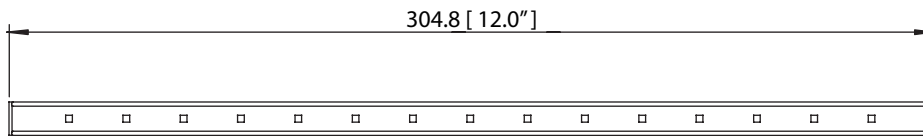

# HIGHLITE WHITE

PHYSICAL DIMENSIONS OF HIGHLITE 5500°K

illumivision<sup>inc.</sup>  
POWERED BY SACO

Isometric View

Top View

Bottom View

Side View

End View