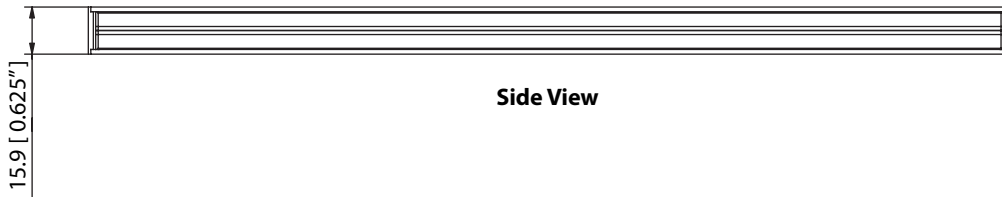

# HIGHLITE WHITE

PHYSICAL DIMENSIONS OF HIGHLITE 3200°K

illumivision<sup>inc.</sup>  
POWERED BY SACO

Isometric View

Top View

Bottom View

Side View

Detail View