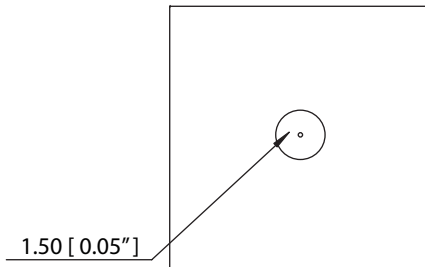

# HIGHLITE WHITE

PHYSICAL DIMENSIONS OF HIGHLITE 3200°K

illumivision<sup>inc.</sup>  
POWERED BY SACO

Isometric View

Top View

Bottom View

Side View

Detail View