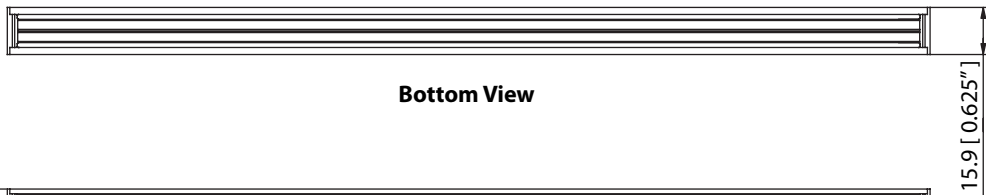

# HIGHLITE WHITE

PHYSICAL DIMENSIONS OF HIGHLITE 3200°K

illumivision<sup>inc.</sup>  
POWERED BY SACO

Isometric View

Top View

Bottom View

Side View

Detail View