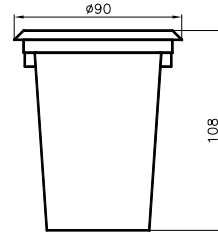

SL-3731D SERIES

Highlight Features:

- Widely applied in public places, such as square, roadside and parks
- Stainless steel faceplate comes with Aluminum body
- LED Source: 1 Watt LED (White)
- LED Quantity: 3
- LED Beam Angle: 30°
- Power consumption: 3Wmax
- 50,000 hours life cycle

Technical Characteristics:

- Operating temperature range -35 to +45 degree Celsius
- Waterproof, Protection grade: IP67
- Excellent water-resistant connector
- Environment humidity: 0 to 90%RH
- RoHS Compliant materials
- Weight: 0.6kg

SL- 3731D – W - 30°

SL – 3731D	<u>LED color</u>	<u>Optic*</u>
	W - White	30° lens

* Optic options are based on customer needs

SL-3731D SERIES

Installation: